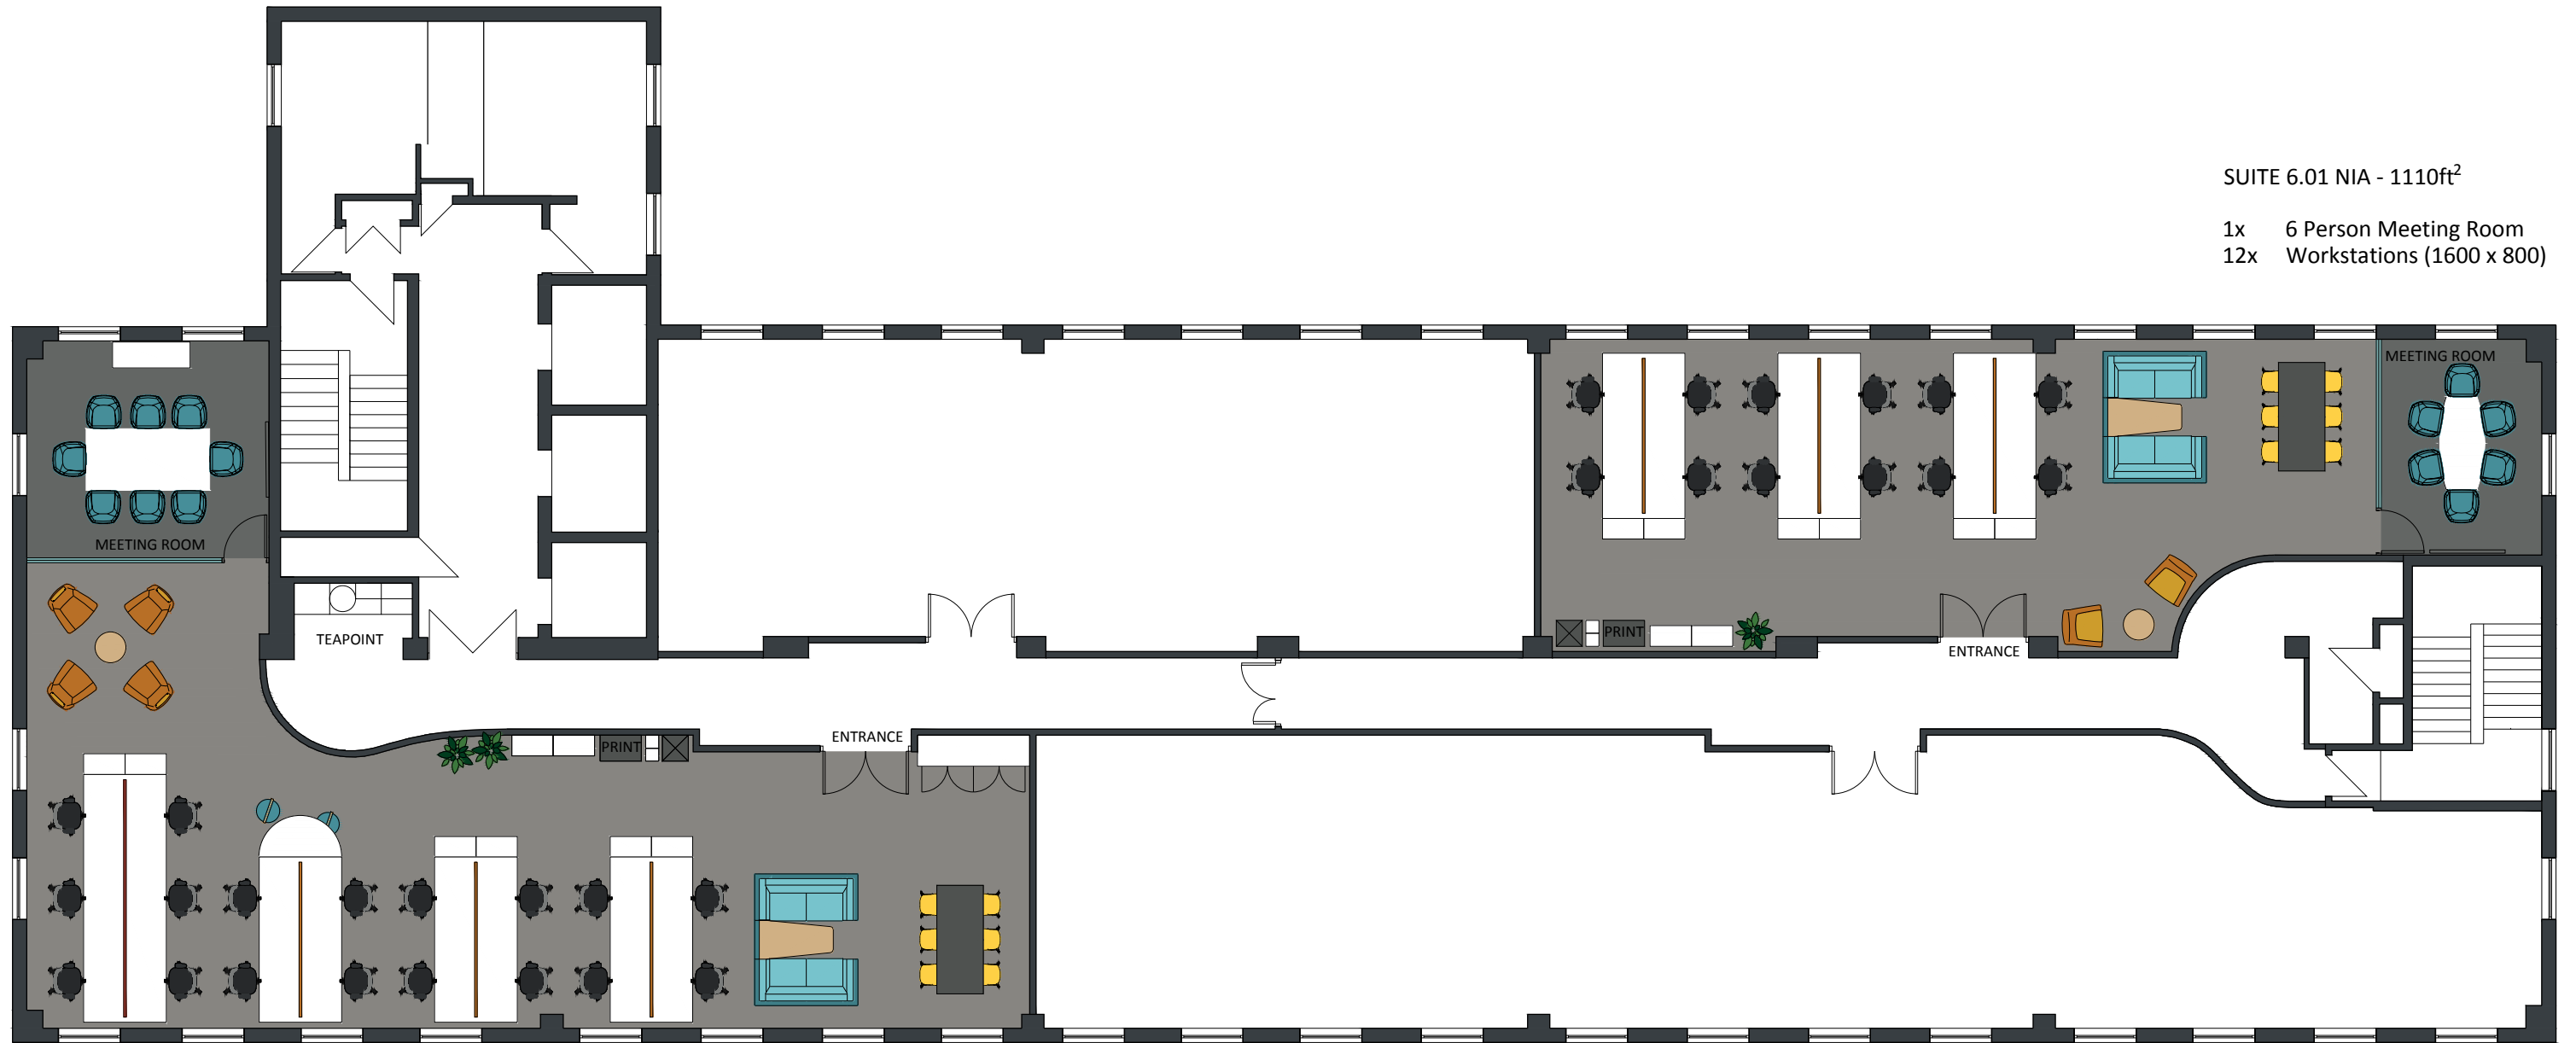

SUITE 6.01 NIA - 1110ft²

- 1x 6 Person Meeting Room
- 12x Workstations (1600 x 800)

SUITE 6.01 NIA - 1540ft²

- 1x 8 Person Meeting Room
- 18x Workstations (1600 x 800)